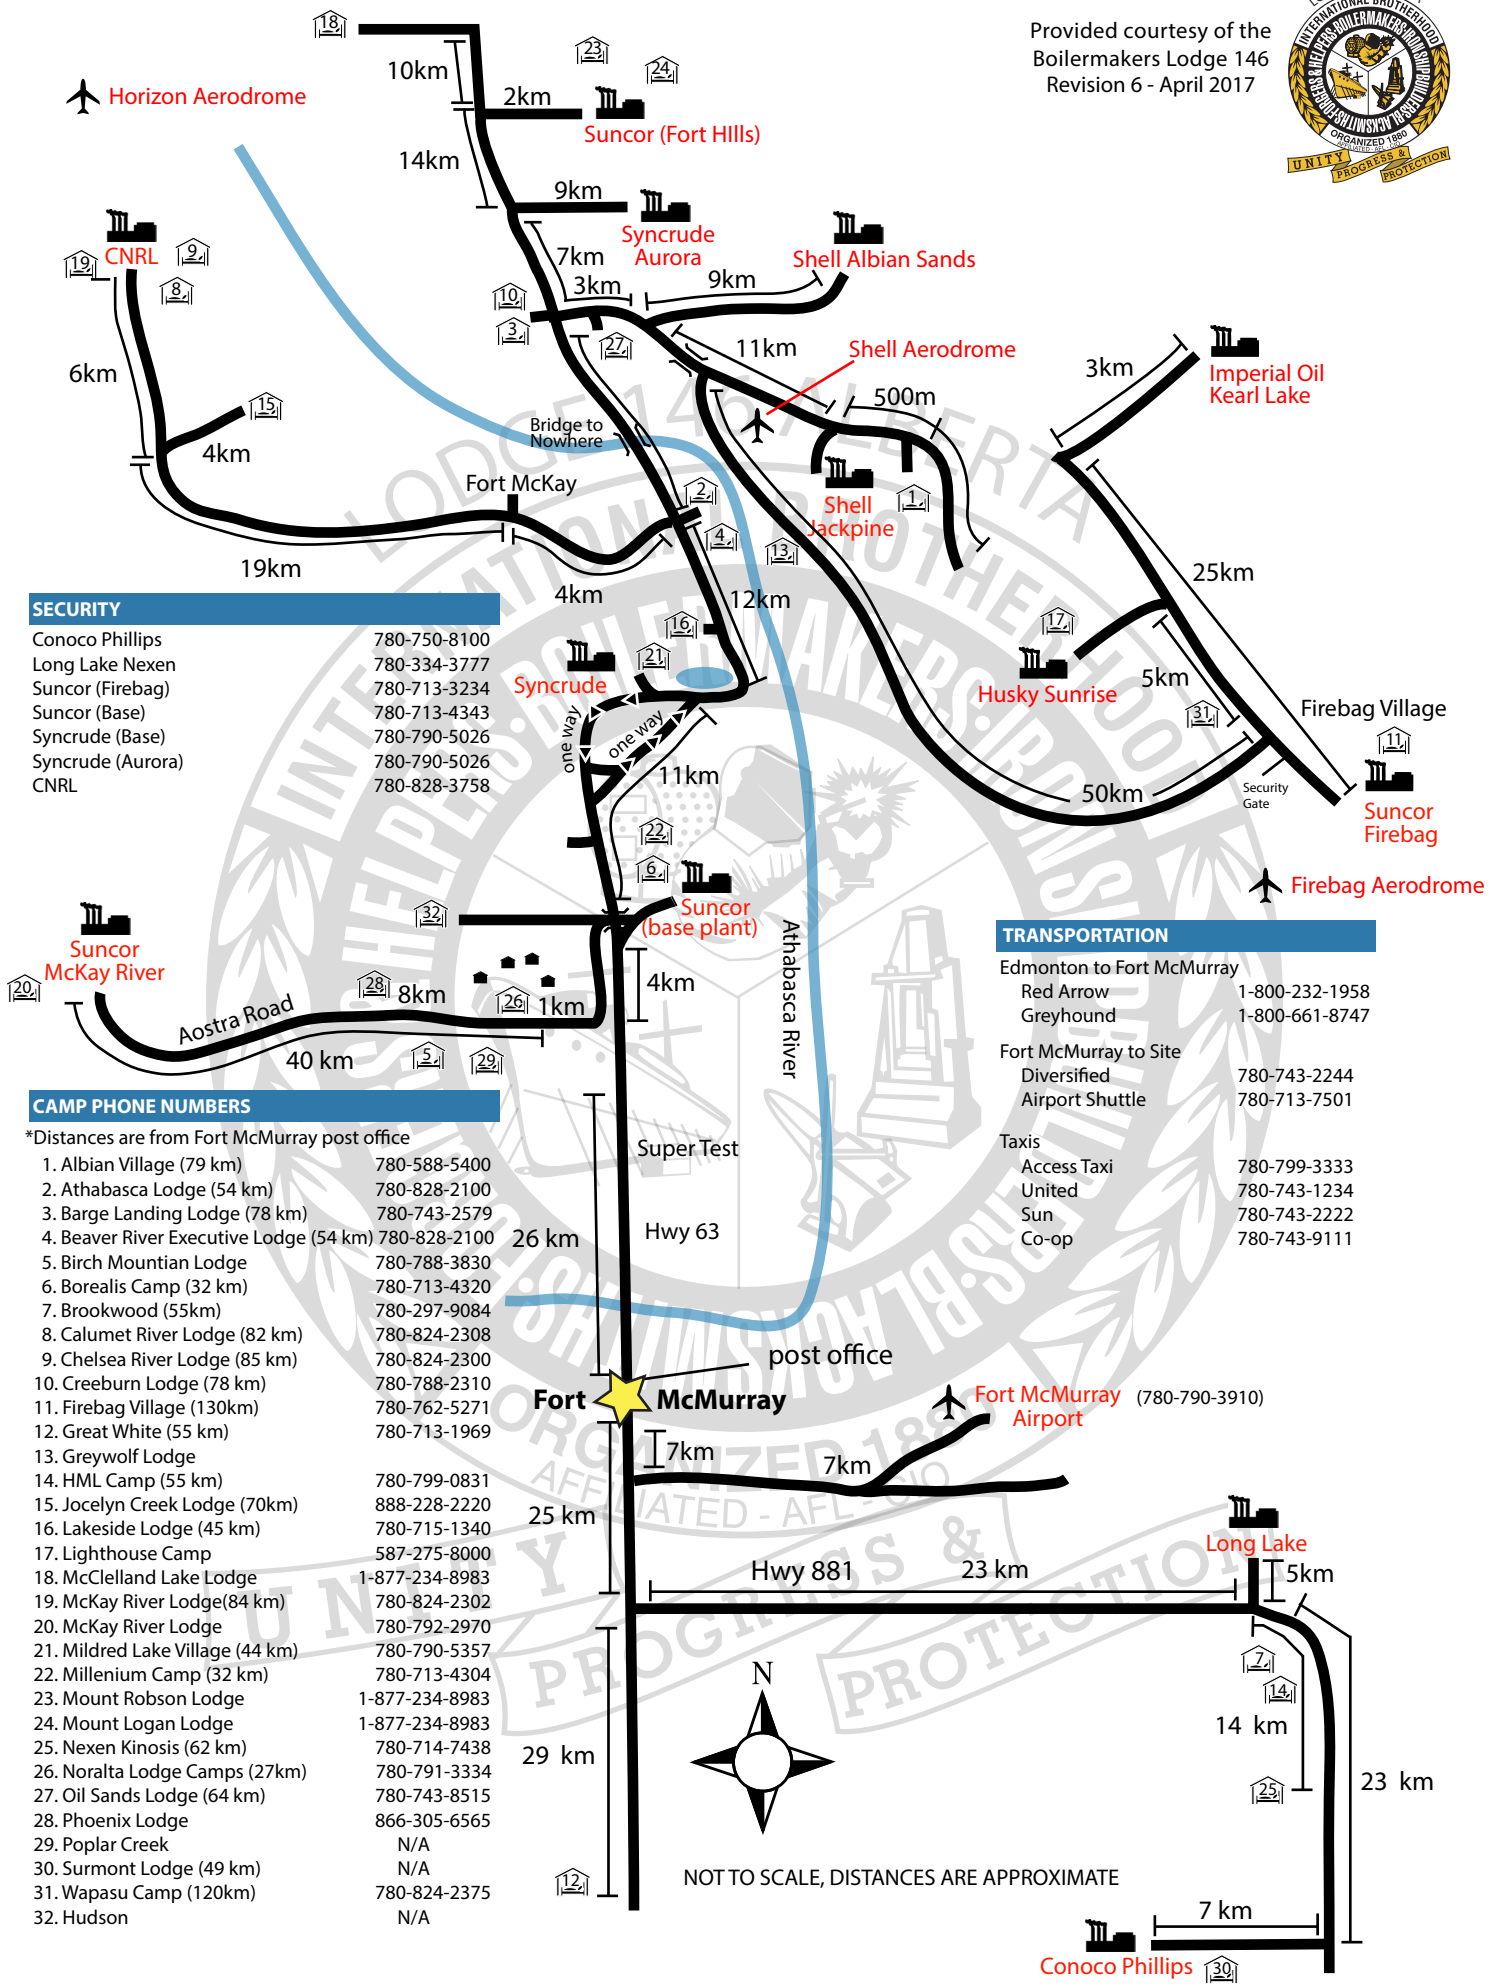

Provided courtesy of the  
Boilermakers Lodge 146  
Revision 6 - April 2017

**SECURITY**

Conoco Phillips	780-750-8100
Long Lake Nexen	780-334-3777
Suncor (Firebag)	780-713-3234
Suncor (Base)	780-713-4343
Syncrude (Base)	780-790-5026
Syncrude (Aurora)	780-790-5026
CNRL	780-828-3758

**TRANSPORTATION**

Edmonton to Fort McMurray	
Red Arrow	1-800-232-1958
Greyhound	1-800-661-8747
Fort McMurray to Site	
Diversified	780-743-2244
Airport Shuttle	780-713-7501
Taxis	
Access Taxi	780-799-3333
United	780-743-1234
Sun	780-743-2222
Co-op	780-743-9111

**CAMP PHONE NUMBERS**

\*Distances are from Fort McMurray post office

1. Albian Village (79 km)	780-588-5400
2. Athabasca Lodge (54 km)	780-828-2100
3. Barge Landing Lodge (78 km)	780-743-2579
4. Beaver River Executive Lodge (54 km)	780-828-2100
5. Birch Mountain Lodge	780-788-3830
6. Borealis Camp (32 km)	780-713-4320
7. Brookwood (55km)	780-297-9084
8. Calumet River Lodge (82 km)	780-824-2308
9. Chelsea River Lodge (85 km)	780-824-2300
10. Creeburn Lodge (78 km)	780-788-2310
11. Firebag Village (130km)	780-762-5271
12. Great White (55 km)	780-713-1969
13. Greywolf Lodge	
14. HML Camp (55 km)	780-799-0831
15. Jocelyn Creek Lodge (70km)	888-228-2220
16. Lakeside Lodge (45 km)	780-715-1340
17. Lighthouse Camp	587-275-8000
18. McClelland Lake Lodge	1-877-234-8983
19. McKay River Lodge(84 km)	780-824-2302
20. McKay River Lodge	780-792-2970
21. Mildred Lake Village (44 km)	780-790-5357
22. Millenium Camp (32 km)	780-713-4304
23. Mount Robson Lodge	1-877-234-8983
24. Mount Logan Lodge	1-877-234-8983
25. Nexen Kinosis (62 km)	780-714-7438
26. Noralta Lodge Camps (27km)	780-791-3334
27. Oil Sands Lodge (64 km)	780-743-8515
28. Phoenix Lodge	866-305-6565
29. Poplar Creek	N/A
30. Surmont Lodge (49 km)	N/A
31. Wapasu Camp (120km)	780-824-2375
32. Hudson	N/A

NOT TO SCALE, DISTANCES ARE APPROXIMATE